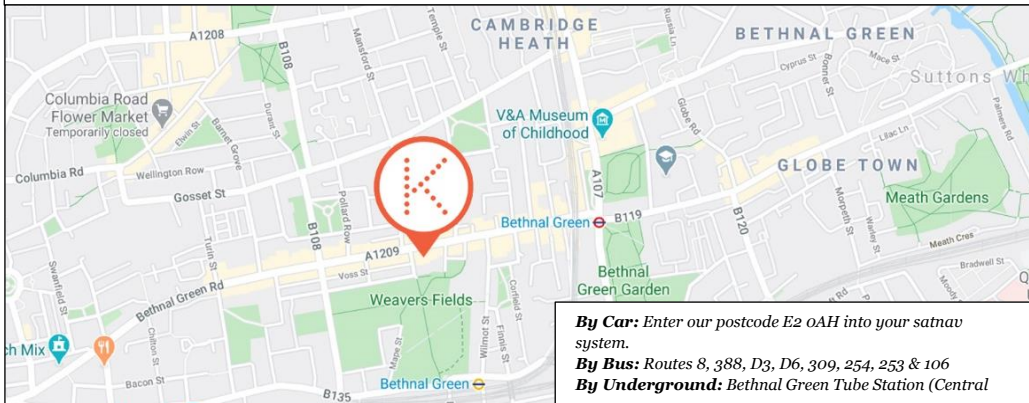

### **SHOP IN-STORE**

388-390 Bethnal Green Rd, London, E2 0AH (Opposite Tesco)

We encourage parents to shop online or in-store store before early August to avoid the busy back-to-school rush.

**By Car:** Enter our postcode E2 0AH into your satnav system.  
**By Bus:** Routes 8, 388, D3, D6, 309, 254, 253 & 106  
**By Underground:** Bethnal Green Tube Station (Central)